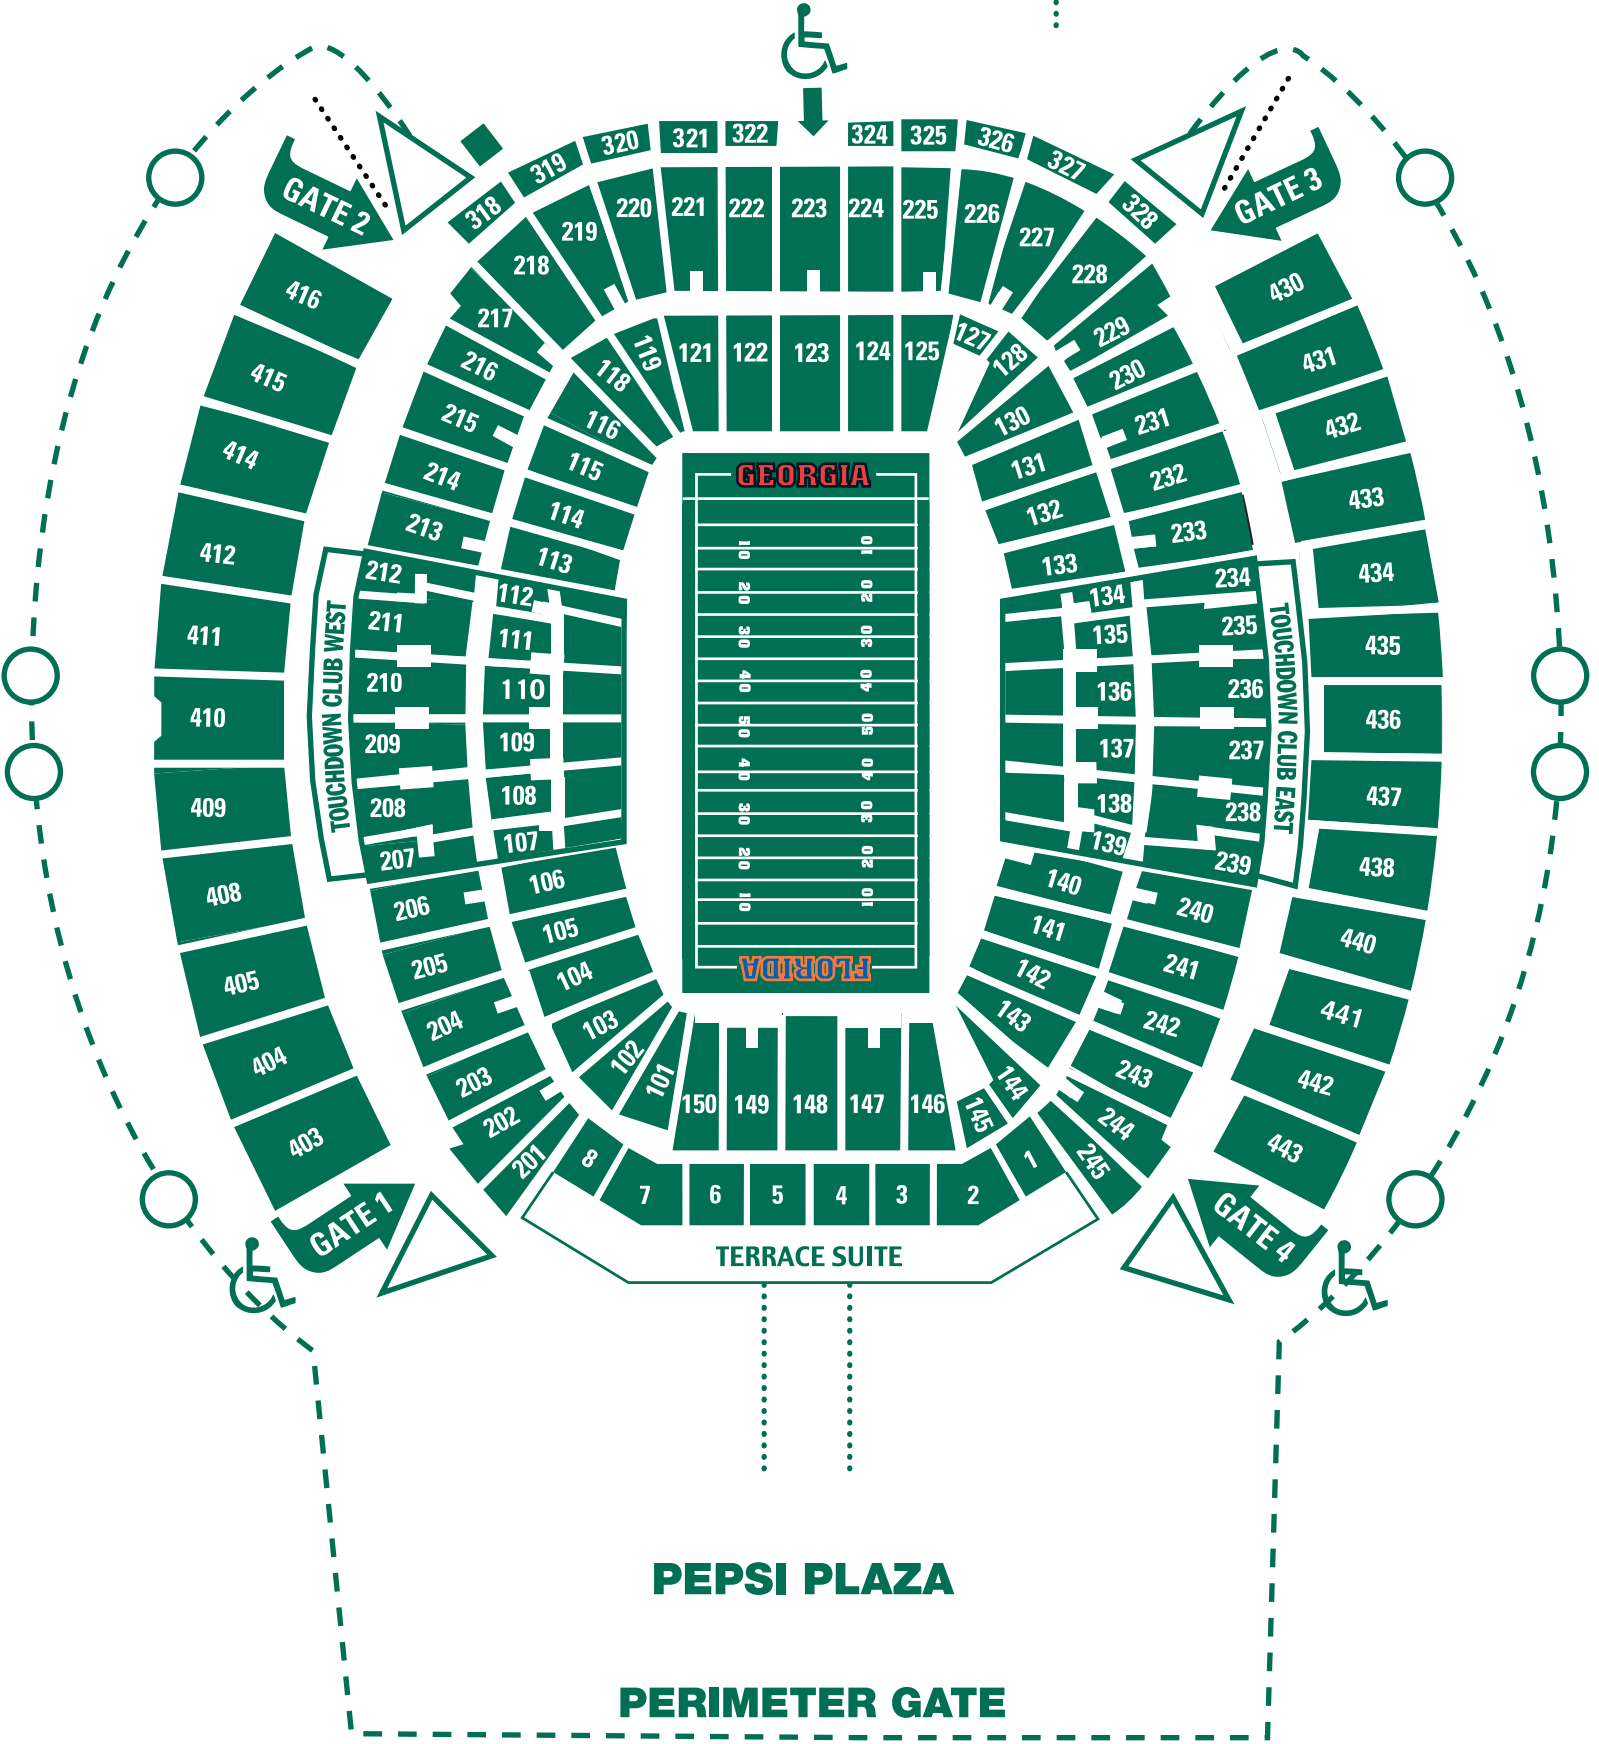

PERIMETER GATE ENTRANCES

ESCALATOR

GEORGIA

FLORIDA

TERRACE SUITE

PEPSI PLAZA

PERIMETER GATE

GATE 2

GATE 3

TOUCHDOWN CLUB WEST

TOUCHDOWN CLUB EAST

GATE 1

GATE 4

Seating chart numbers including 416, 415, 414, 412, 411, 410, 409, 408, 405, 404, 403, 218, 217, 216, 215, 214, 213, 212, 211, 210, 209, 208, 207, 206, 205, 204, 203, 202, 201, 318, 319, 320, 321, 322, 324, 325, 326, 327, 328, 220, 221, 222, 223, 224, 225, 226, 227, 228, 229, 230, 231, 232, 233, 234, 235, 236, 237, 238, 239, 118, 119, 121, 122, 123, 124, 125, 127, 128, 130, 131, 132, 133, 134, 135, 136, 137, 138, 139, 116, 115, 114, 113, 112, 111, 110, 109, 108, 107, 106, 105, 104, 103, 102, 101, 150, 149, 148, 147, 146, 145, 144, 143, 142, 141, 140, 240, 241, 242, 243, 244, 245, 430, 431, 432, 433, 434, 435, 436, 437, 438, 440, 441, 442, 443, 8, 7, 6, 5, 4, 3, 2, -